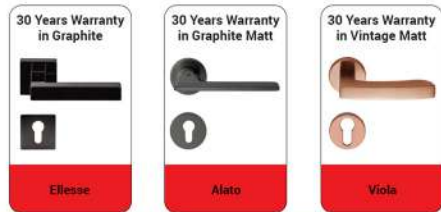

BALDWIN® *Make a Statement.*

ESTATE SERIES

Kwikset
The Beauty of Strength.

dnd Levers in Matt Black

COLOMBO

COLOMBO

COLOMBO

PVD Finish in Polish Brass