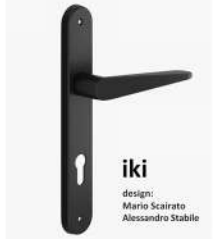

BALDWIN® *Make a Statement.*

ESTATE SERIES

Kwikset
The Beauty of Strength.

dnd Levers in Matt Black

COLOMBO

COLOMBO

COLOMBO

PVD Finish in Polish Brass