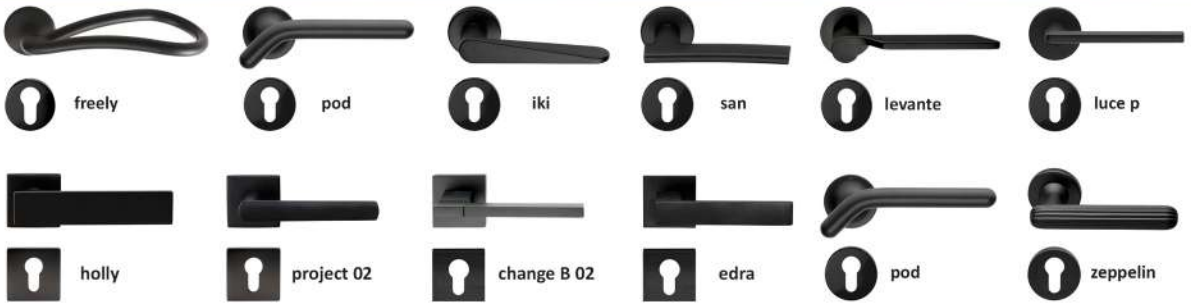

BALDWIN® *Make a Statement.*

ESTATE SERIES

Kwikset
The Beauty of Strength.

dnd Levers in Matt Black

COLOMBO

COLOMBO

COLOMBO

PVD Finish in Polish Brass