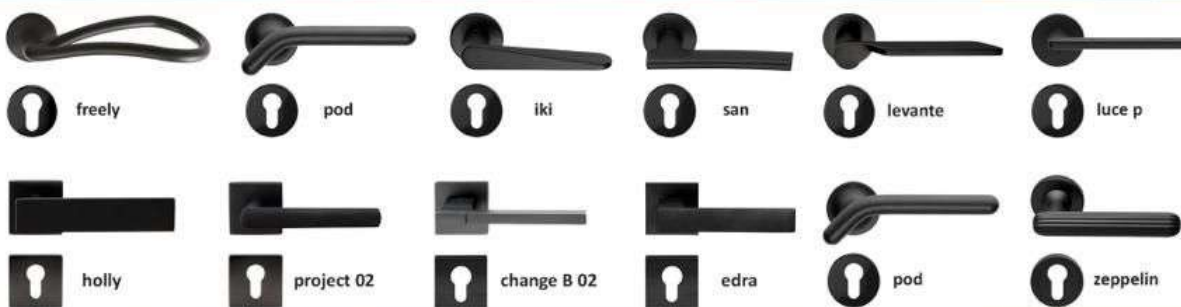

Quality Products For Singapore Homes

Tarnished Free Brass. Warranty is by Manufacturer.

Singapore Premier Specialty Retailer of Locks.

BALDWIN® *Make a Statement.*

ESTATE SERIES

Kwikset
The Beauty of Strength.

dnd Levers in Matt Black

iki
design: Mario Sciarato
Alessandro Stabile

COLOMBO

10
ANNUA GARANTIA 10 ANNI
CORRUGATA 10 YEARS WARRANTY

COLOMBO

30
ANNUA GARANTIA 30 ANNI
CORRUGATA 30 YEARS WARRANTY

COLOMBO

PVD Finish in Polish Brass