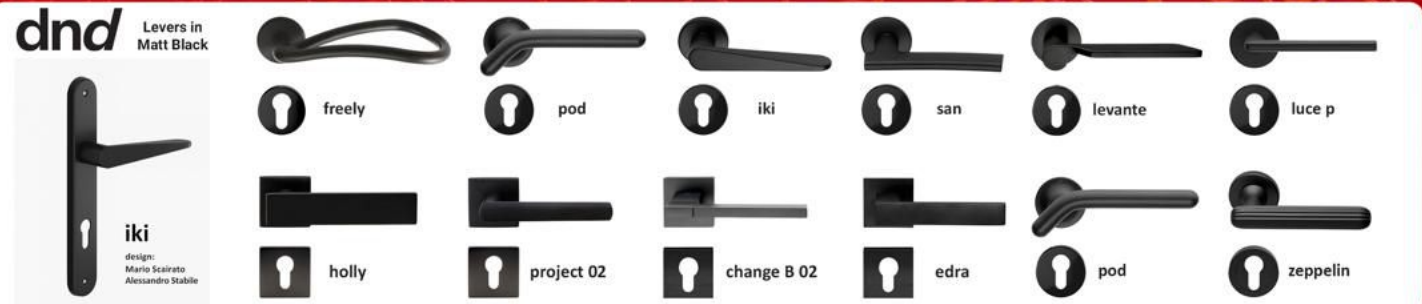

BALDWIN® *Make a Statement.*

ESTATE SERIES

Kwikset
The Beauty of Strength.

NEW ITALIAN PRODUCT LEVERS. ON INDENT ONLY

COLOMBO

10 Years Warranty in Polish Chrome

10 Years Warranty in Satin Chrome

10 Years Warranty in Matt Black